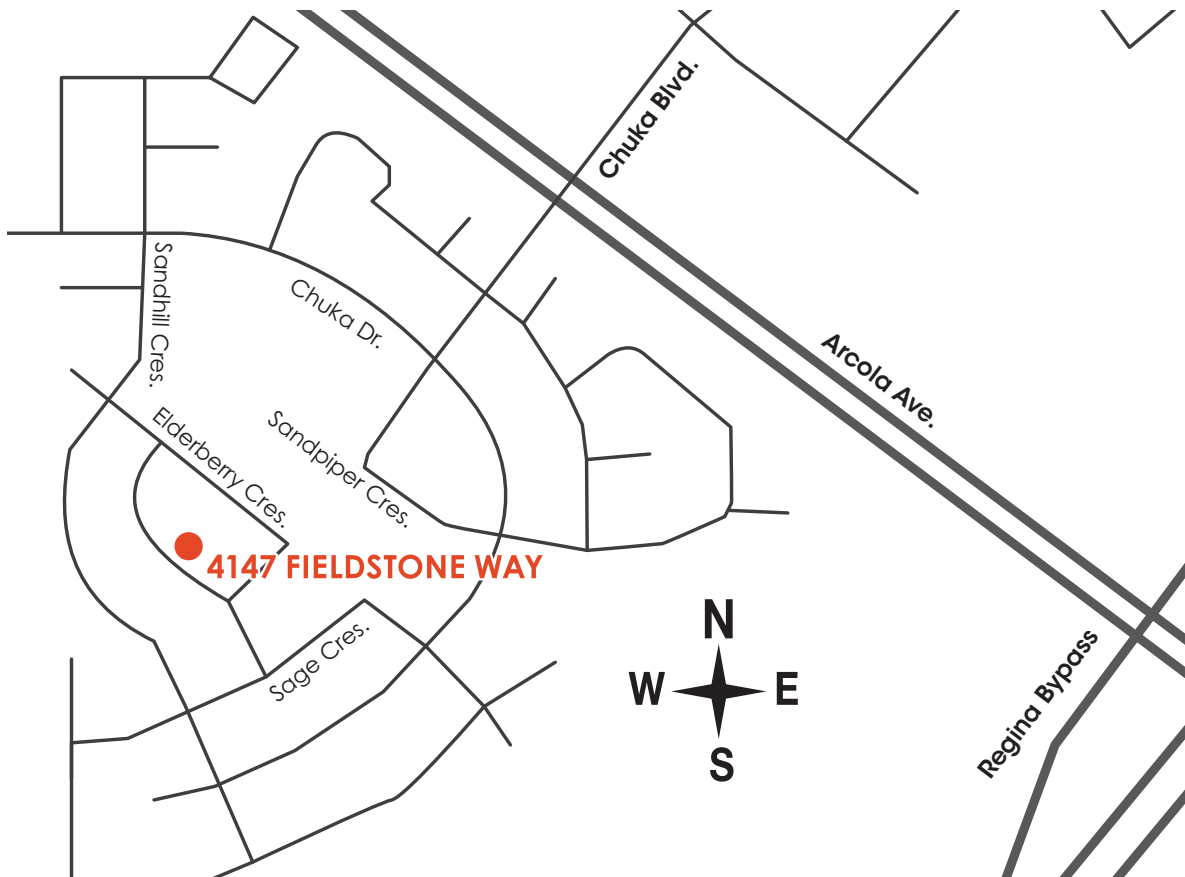

HOSPITALS OF REGINA
FOUNDATION
HOME LOTTERY™

\$1.4 MILLION

GRAND PRIZE PACKAGE

INCLUDES

SHOWHOME + \$25,000 CASH!

4147 FIELDSTONE WAY, THE CREEKS